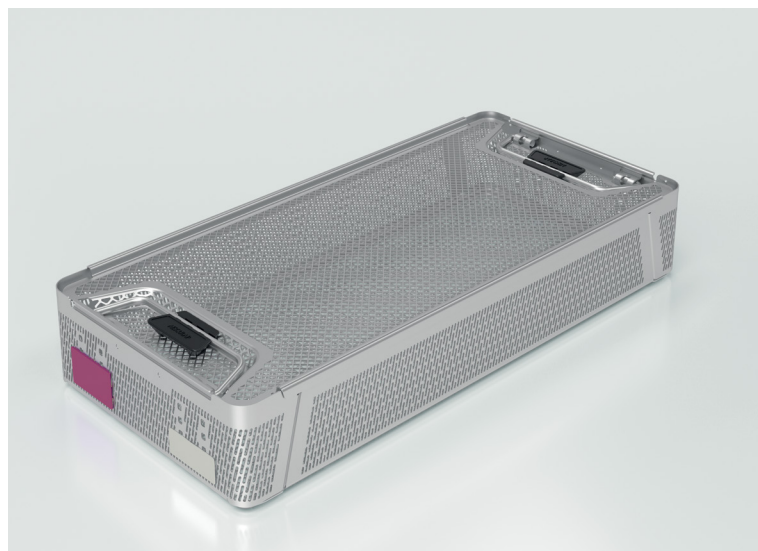

# Aesculap® Aicon® Basket System

The Aesculap® AICON® Basket System features a streamlined design and ergonomic handling.

- A wavelike basket bottom designed to help keep instruments upright during the packing process.
- A smooth, rounded structure with no feet, suitable for use with soft wrap and rigid container processes.
- An optional lid that allows visual inspection of contents while enabling handling via the basket's side handles.
- A stackable configuration, with or without a lid.
- Compatibility with the AICON® Container System as well as existing Aesculap® container systems.
- Interchangeable labelling tag options that integrate with the AICON® Container System, available in two sizes and ten colours.

## Tags

56 x 29 mm

with lettering <sup>3</sup> Item no.	without lettering Item no.	Colors
JJ540B	JJ540U	Red 
JJ541B	JJ541U	Blue 
JJ542B	JJ542U	Green 
JJ543B	JJ543U	Yellow 
JJ544B	JJ544U	Gray 
-	JJ545U	Black 
JJ546B	JJ546U	White 
JJ546B-BC <sup>5</sup>		White 
JJ546B-IC <sup>6</sup>		White 
JJ547B	JJ547U	Orange 
JJ548B	JJ548U	Purple 
JJ549B	JJ549U	Brown 

Colours may differ from the illustration

- 3| **with lettering** – one, two or three lines, 5 mm font size, up to 13 characters per line
- 5| 1<sup>st</sup> line **barcode (type 128A)**, 2<sup>nd</sup> line identical content of barcode as plain writing, 3<sup>rd</sup> line arbitrary plain writing; all up to 13 characters per line
- 6| 1<sup>st</sup> line **Instacount** barcode up to 10 characters, 2<sup>nd</sup> line arbitrary plain writing up to 20 characters, 3<sup>rd</sup> line arbitrary plain writing up to 13 characters