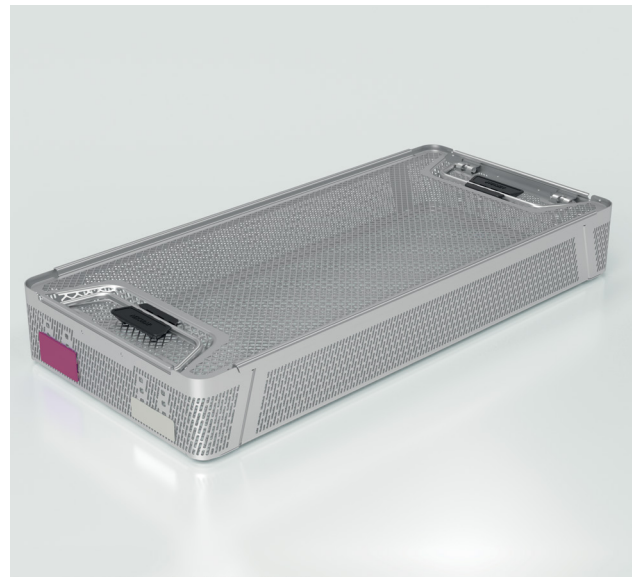

Size 3/4

Item no.	Basket lid outer dimensions (LxWxH mm)	Basket outer dimensions (LxWxH mm)	Basket inner dimensions (LxWxH mm)
Basket lid			
JJ367R	394 x 253 x 18		
Basket			
JJ361R		403 x 250 x 35	401 x 248 x 32
JJ362R		403 x 250 x 55	401 x 248 x 52
JJ363R		403 x 250 x 80	401 x 248 x 77
JJ364R		403 x 250 x 105	401 x 248 x 102