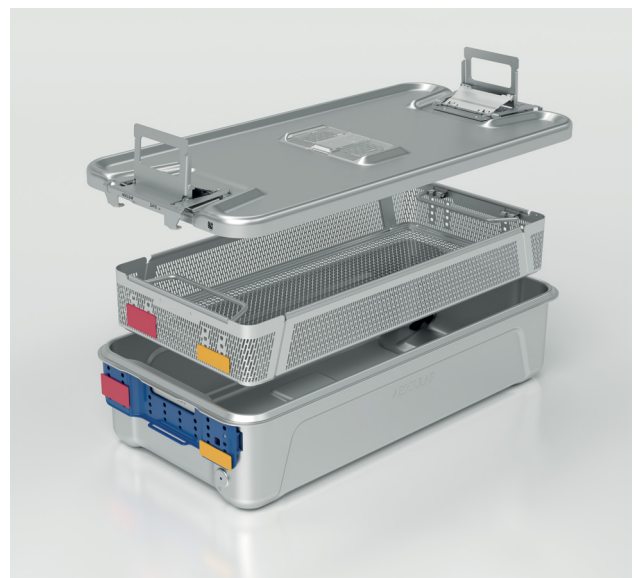

Size 1/2

Item no.	Basket lid outer dimensions (LxWxH mm)	Basket outer dimensions (LxWxH mm)	Basket inner dimensions (LxWxH mm)
Basket lid			
JJ267R	231 x 253 x 18		
Basket			
JJ261R		240 x 250 x 35	238 x 248 x 32
JJ262R		240 x 250 x 55	238 x 248 x 52
JJ263R		240 x 250 x 80	238 x 248 x 77
JJ264R		240 x 250 x 105	238 x 248 x 102